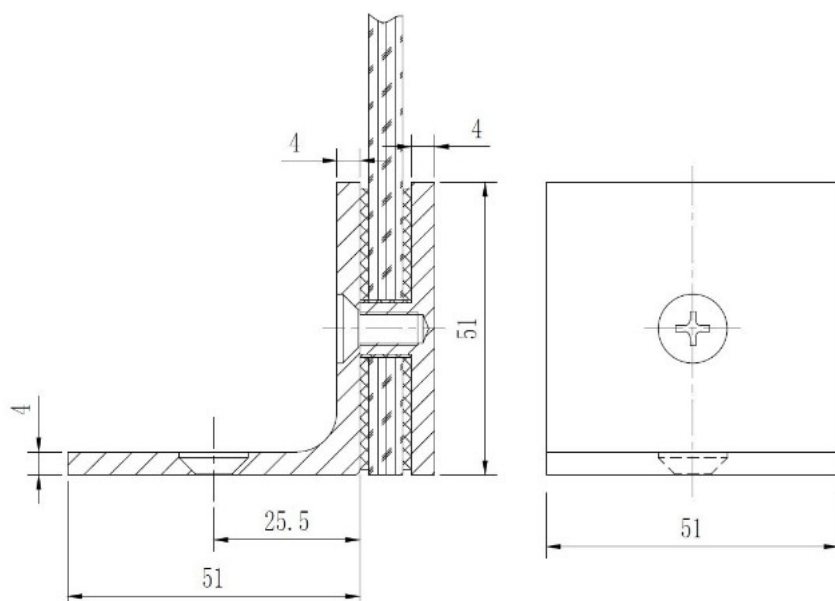

PRODUCT SHEET

Description:

Glass Clamp "Bern", 90DG, CPL, Glass/Wall, 51x51x17mm, Square Corners, 8-10mm Glass, Wall Mounted By $\varnothing 5$ mm Screw, Hole, GLass Mounted By $\varnothing 12$ mm Drilling, Brass Material

Item number:

15.23.700-1

Units	Box	Carton	HS Code	Barcode
Pcs.	1	20	8302419000	
				5704866447041

SISO A/S

Mileparken 11
DK-2740 Skovlunde
Denmark
VAT: DK 24786013

Phone +45 45 830 900

www.siso.dk
siso@siso.dk